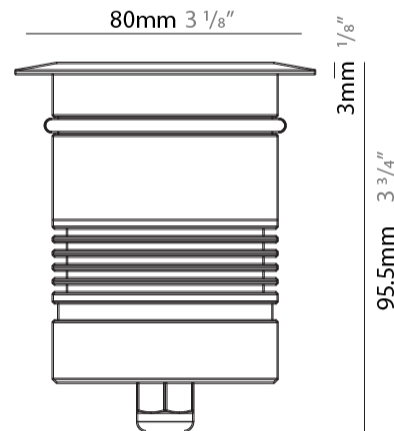

1. To build a product code in our configurator select the specify button on the base model # product page
2. To build a manual product code on this datasheet choose from the options listed below in blue font and add the suffix to the base model #

GENERAL

Series: Caliber
Subseries: Caliber 80
Brand: Unonovesette
Division: Exterior
Mounting Type: Recessed
Mounting Location: In-Ground
Subcategory: Drive Over

PHYSICAL

Shape: Round
Diameter (mm): 80
Diameter (in): 3 1/8
Height (mm): 95.5
Height (in): 3 3/4
Light Distribution: Direct
Weight (kg): 0.57
Weight (lbs): 1.26
Installation Requirement: Housing box / Fixing springs
Diffuser: Extra clear / Frosted glass 6mm
Fixture Finish: [ASB / SST](#)
Fixture Material: Stainless Steel AISI 316L
Cable Details: 350mm NS20N PCP 2x0.5 mm2

ELECTRICAL

Lamp Type: LED
Input Wattage (W): 9
Dimming: DMX
Control Gear: DMX
Driver Included: No
Driver Location: Remote
Driver Type: Constant Voltage - Universal
Driver Class: Class 2
Input Voltage (V): 120 - 277
Output Voltage (V): 24

LED

Number of LEDs: 1
Color Temperature (°K): RGBW
Max. Delivered Lumen (lm): 720
CRI: >90 CRI
Lamp Life (hrs): 100000
Special LEDs offerings: RGBW

OPTICAL

Optic°: 35
Beam Angle: Medium

RATINGS AND CERTIFICATIONS

Certified By: Certified for North American Standards
IP rating: IP68 (not for permanent immersion)
IK Rating: IK08
Marine Grade: Stainless Steel AISI 316L

PROJECT
TYPE
SPECIFIER
QUANTITY
DATE