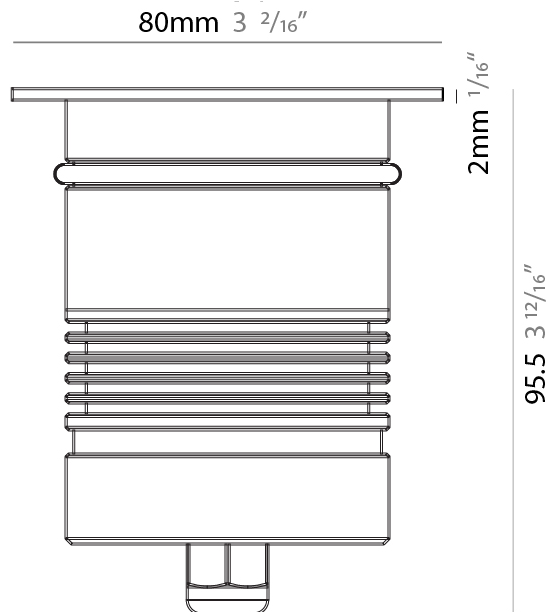

GENERAL

Series: Caliber
Subseries: Caliber 80 Q
Brand: Unonovesette
Division: Exterior
Mounting Type: Recessed
Mounting Location: In-Ground
Subcategory: Drive Over

PHYSICAL

Shape: Square
Diameter (mm): 80
Diameter (in): 3 1/8
Height (mm): 95.5
Height (in): 3 3/4
Light Distribution: Direct
Installation Requirement: Housing box / Fixing springs
Diffuser: Extra clear / Frosted glass 6mm
Fixture Finish: Stainless Steel AISI 316L
Fixture Material: Stainless Steel AISI 316L
Cable Details: 350mm NS20N PCP 2x0.5 mm2

ELECTRICAL

Lamp Type: LED
Input Wattage (W): 9.04
Total Output Wattage (W): 8.5
Dimming: Non-Dimming / Phase Dimming (120Vac only) / 0-10V Dimming
Driver Included: No
Driver Location: Remote
Driver Type: Constant Voltage - Universal
Driver Class: Class 2
Input Voltage (V): 120 - 277
Output Voltage (V): 24

LED

Number of LEDs: 1
Color Temperature (°K): 2700 / 3000 / 4000
Max. Delivered Lumen (lm): 730
CRI: >90 CRI
Lamp Life (hrs): 100000

OPTICAL

Optic°: 10 / 30 / 50 / DIF
Beam Angle: Narrow / Medium / Wide / Diffused

RATINGS AND CERTIFICATIONS

Certified By: Certified for North American Standards
IP rating: IP68 (not for permanent immersion)
IK Rating: IK08
Marine Grade: Stainless Steel AISI 316L