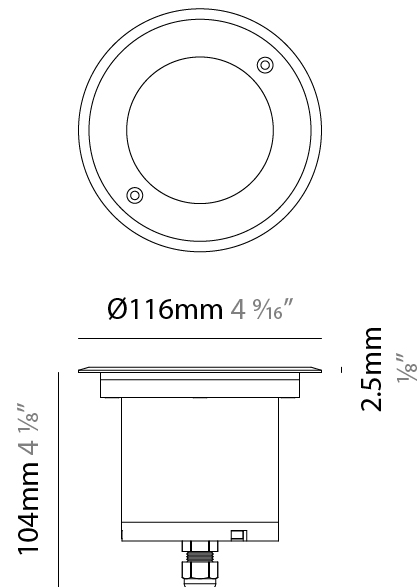

GENERAL

Series: Caliber
Subseries: Caliber 120 D
Brand: Unonovesette
Division: Exterior
Mounting Type: Recessed
Mounting Location: In-Ground
Subcategory: Drive Over

PHYSICAL

Shape: Square
Diameter (mm): 116
Diameter (in): 4 ⁹/₁₆
Height (mm): 104
Height (in): 4 ¹/₈
Light Distribution: Direct
Weight (kg): 0.900
Weight (lbs): 1.98
Installation Requirement: Housing box
Diffuser: Extra clear glass 6mm
Fixture Finish: [ASB / SST](#)
Fixture Material: Stainless Steel AISI 316L
Cable Details: 350mm NS20N PCP 2x0.5 mm2

ELECTRICAL

Lamp Type: LED
Input Wattage (W): 9.04
Total Output Wattage (W): 8.5
Dimming: Non-Dimming / Phase Dimming (120Vac only) / 0-10V Dimming
Driver Included: No
Driver Location: Remote
Driver Type: Constant Voltage - Universal
Driver Class: Class 2
Input Voltage (V): 120 - 277
Output Voltage (V): 24

LED

Number of LEDs: 1
Color Temperature (°K): [2700 / 3000 / 4000](#)
Max. Delivered Lumen (lm): 730 (3000K)
CRI: >90 CRI
Lamp Life (hrs): 100000

OPTICAL

Optic°: [10 / 35 / 50](#)
Beam Angle: Narrow / Medium / Wide
Adjustability: Rotational 360°; Tilt 15°

RATINGS AND CERTIFICATIONS

Certified By: Certified for North American Standards
IP rating: IP68 (not for permanent immersion)
IK Rating: IK08
Marine Grade: Stainless Steel AISI 316L

PROJECT
TYPE
SPECIFIER
QUANTITY
DATE