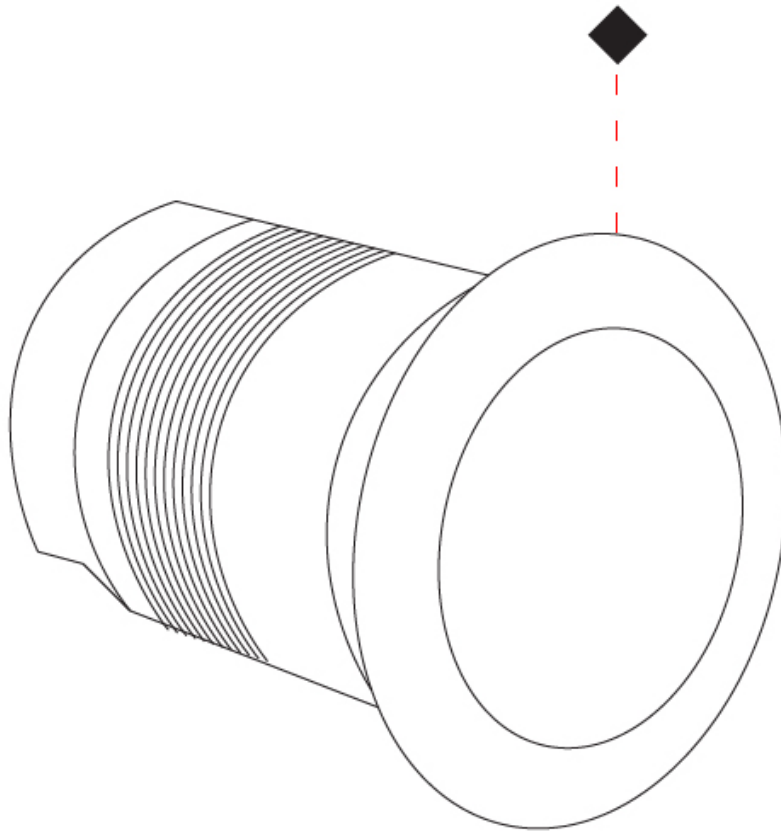

E12I0011-

PROJECT _____

TYPE _____

SPECIFIER _____

QUANTITY _____

DATE _____

E