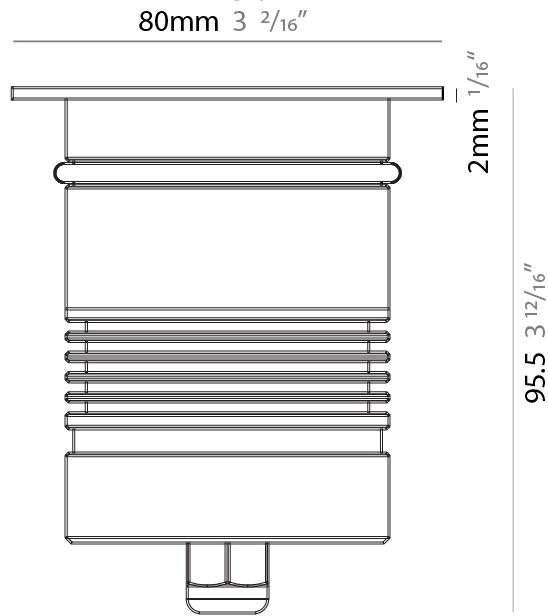

CALIBER 80 Q RECESSED

E12I0029-

base number

PROJECT
TYPE
SPECIFIER
QUANTITY
DATE

1. To build a product code in our configurator select the specify button on the base model # product page
2. To build a manual product code on this datasheet choose from the options listed below in blue font and add the suffix to the base model #

GENERAL

Series: Caliber
Subseries: Caliber 80 Q
Brand: Unonovesette
Division: Exterior
Mounting Type: Recessed
Mounting Location: In-Ground
Subcategory: Drive Over

PHYSICAL

Shape: Square
Diameter (mm): 80
Diameter (in): 3 1/8
Height (mm): 95.5
Height (in): 3 3/4
Light Distribution: Direct
Installation Requirement: Housing box / Fixing springs
Diffuser: Extra clear / Frosted glass 6mm
Fixture Finish: Stainless Steel AISI 316L
Fixture Material: Stainless Steel AISI 316L
Cable Details: 350mm NS20N PCP 2x0.5 mm2

ELECTRICAL

Lamp Type: LED
Total Output Wattage (W): 9
Dimming: DMX
Driver Included: No
Driver Location: Remote
Driver Type: Constant Voltage - Universal
Driver Class: Class 2
Input Voltage (V): 120 - 277
Output Voltage (V): 24

LED

Number of LEDs: 1
Color Temperature (°K): RGBW
Max. Delivered Lumen (lm): 730
CRI: >90 CRI
Lamp Life (hrs): 100000
Special LEDs offerings: RGBW

OPTICAL

Optic°: 35

RATINGS AND CERTIFICATIONS

Certified By: Certified for North American Standards
IP rating: IP68 (not for permanent immersion)
IK Rating: IK08
Marine Grade: Stainless Steel AISI 316L